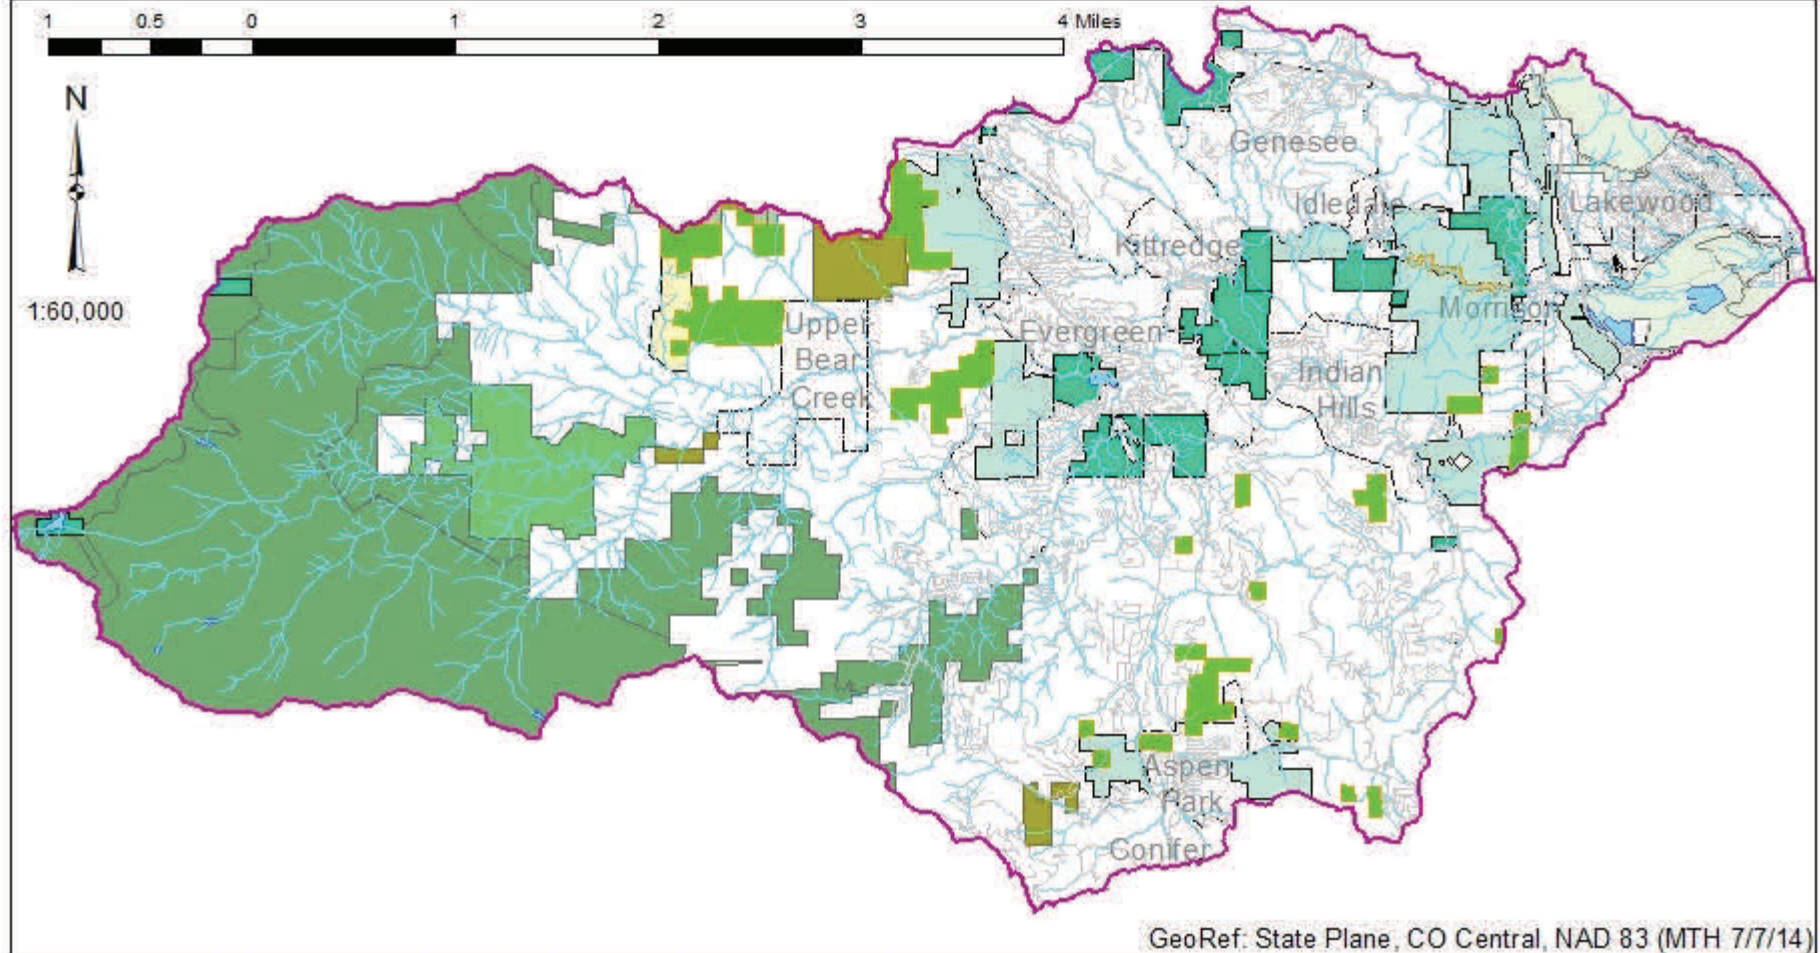

# Bear Creek Watershed Association Map Series - 23: Parks & Open Space

Updated July 9, 2014

GeoRef: State Plane, CO Central, NAD 83 (MTH 7/7/14)

## Bear Creek Watershed: Public Lands, Parks, and Open Space

BCWA Control Boundary	City of Lakewood	Colorado State Land Board	Jefferson County Schools
Denver Conservation Tract	Clear Creek County Open Space	Denver Water Board	US Bureau of Land Management
Denver Mountain Park	Colorado Parks & Wildlife	Jefferson County Open Space	USDA Forest Service