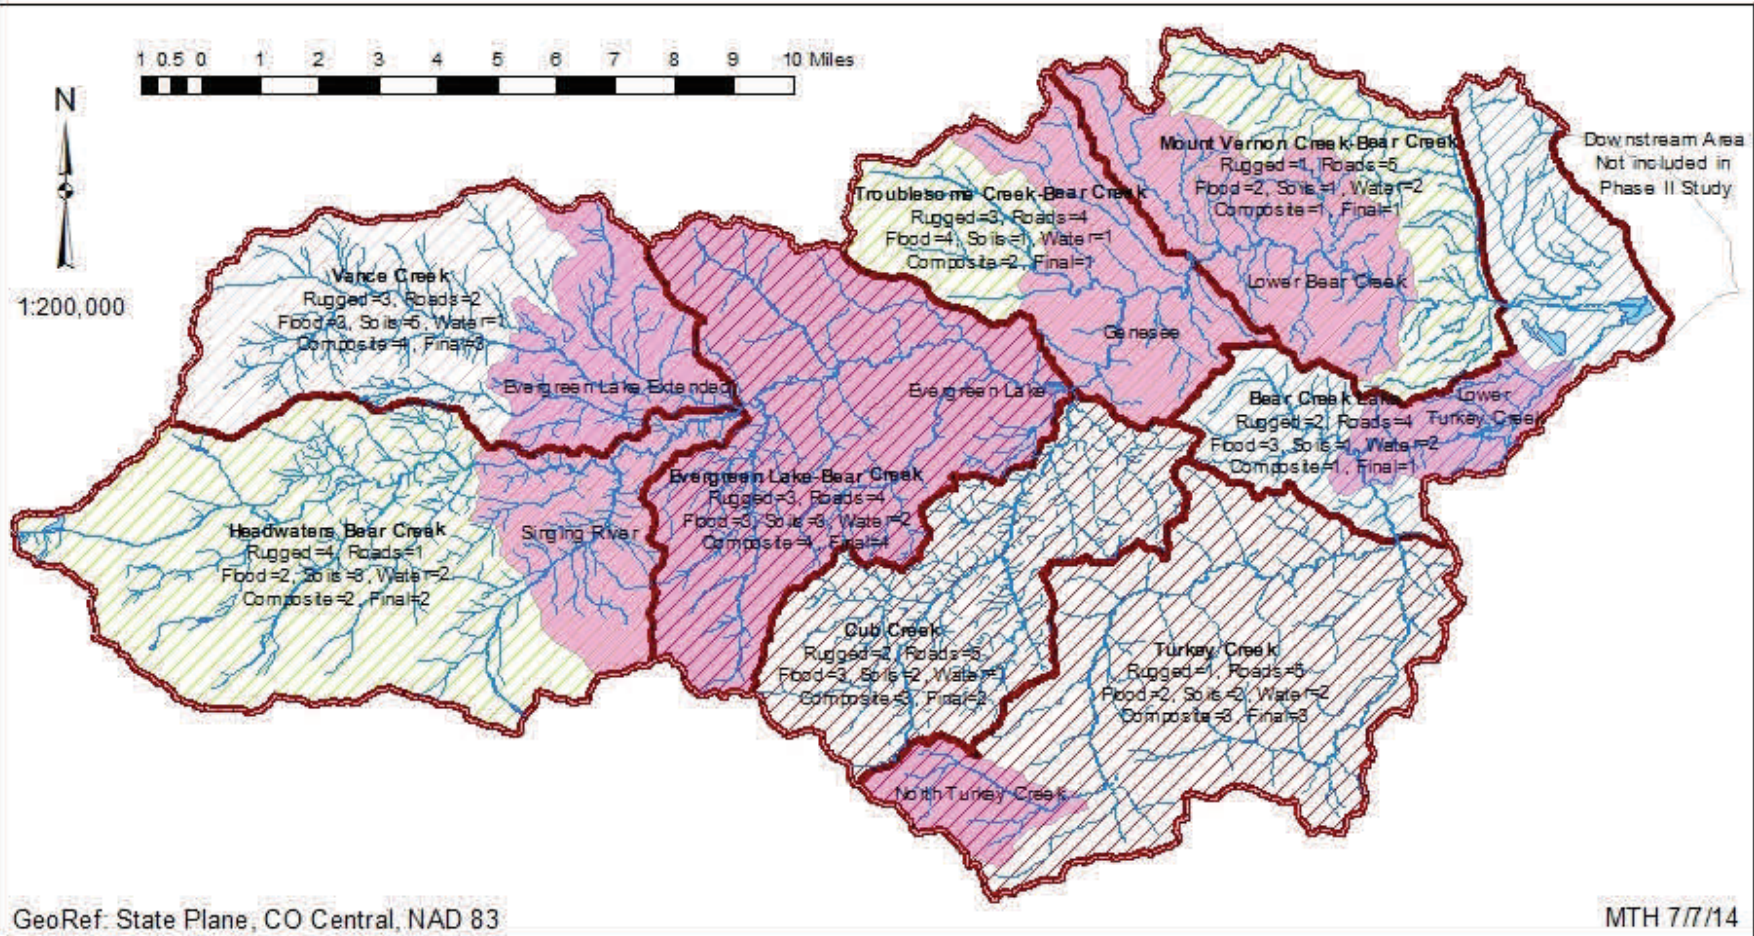

Bear Creek Watershed Association Map Series - 24: BCW Wildfire Hazards

Updated July 9, 2014

Bear Creek Watershed: JW Associates Phase II Fire Study Results

Legend